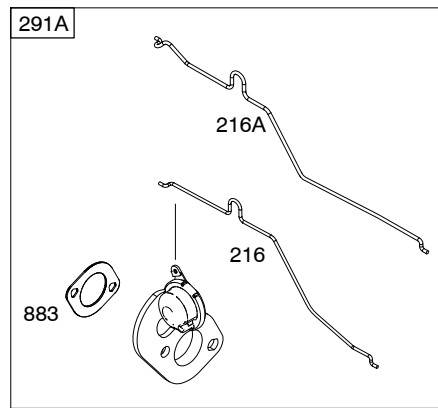

Illustrations cover a range of engines. Parts shown without text may not be used on your specific engine.